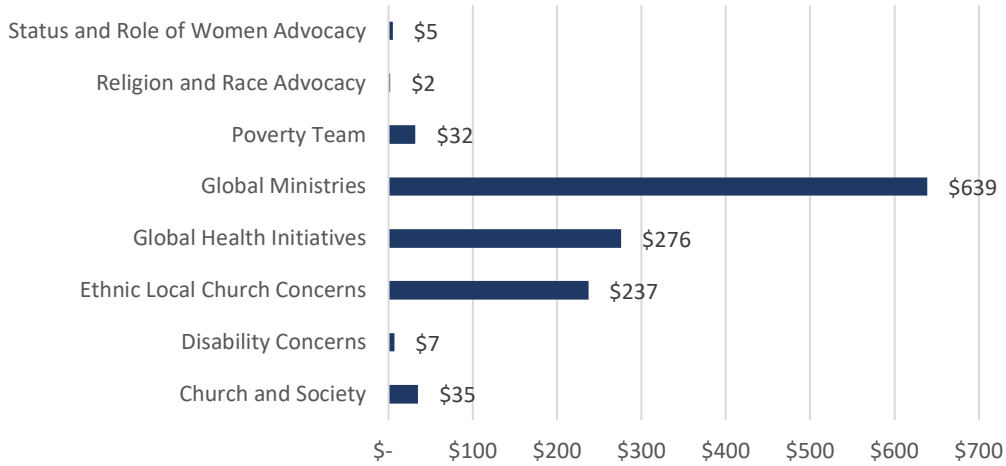

Harrisville United Methodist Church

Harrisville, Pennsylvania

Pastor: Jeffrey Canter | Email: pastor@harrisvilleumc.org | Cell: 412-216-0842

301 S Main St Harrisville PA 16038
724.735.4671 www.harrisvilleumc.org

Connectional Outreach Ministries