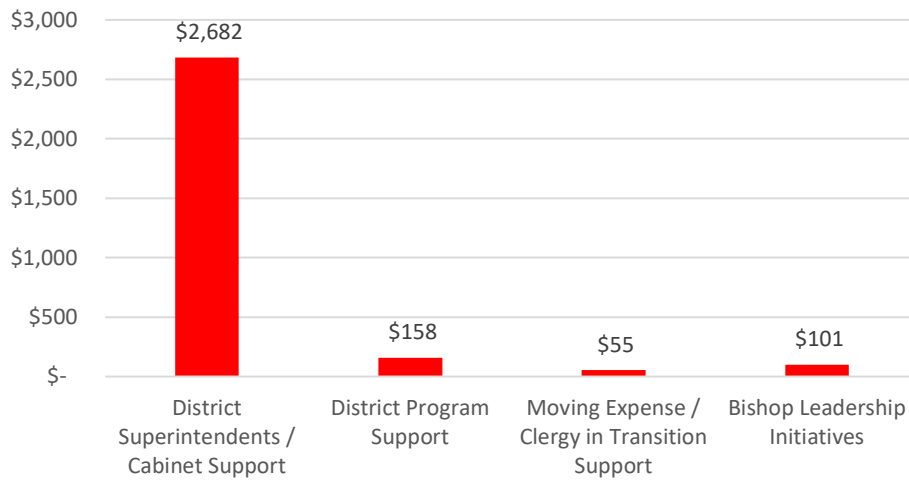

Connectional Ministry Support - Leadership