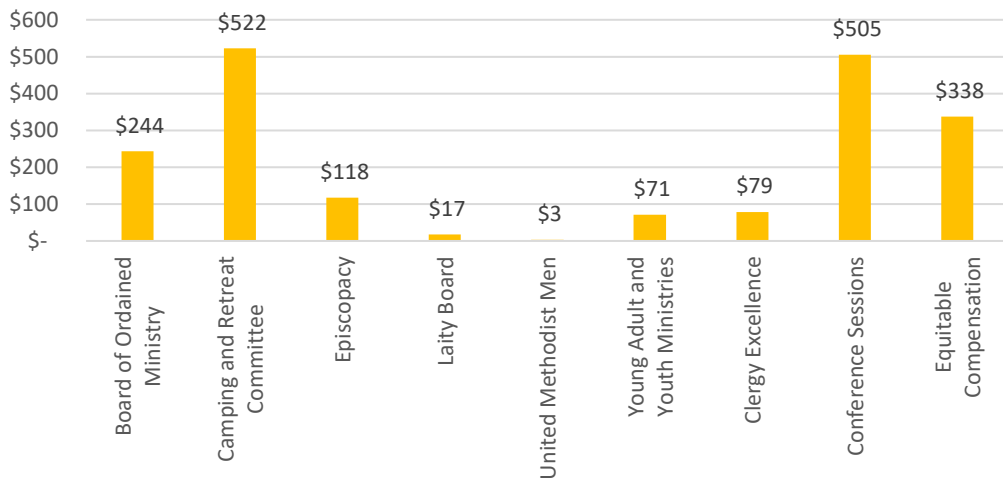

Connectional Nurture Ministries