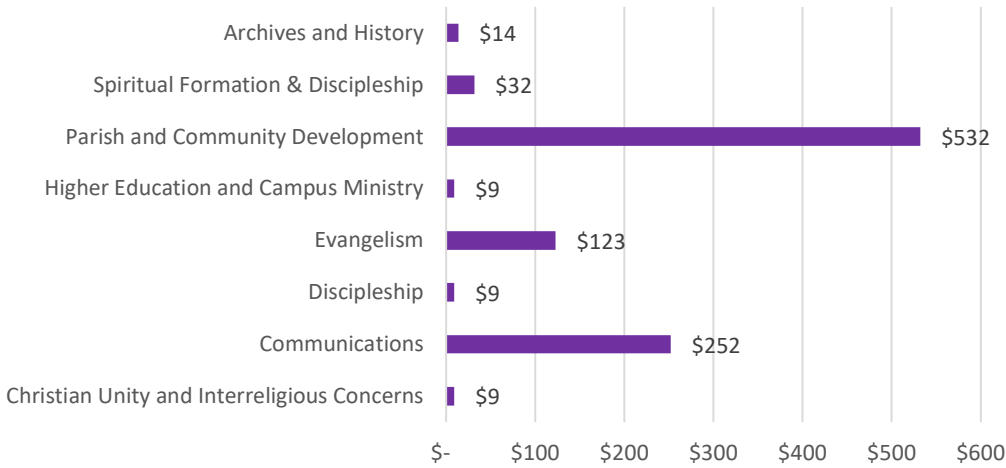

Connectional Witness Ministries