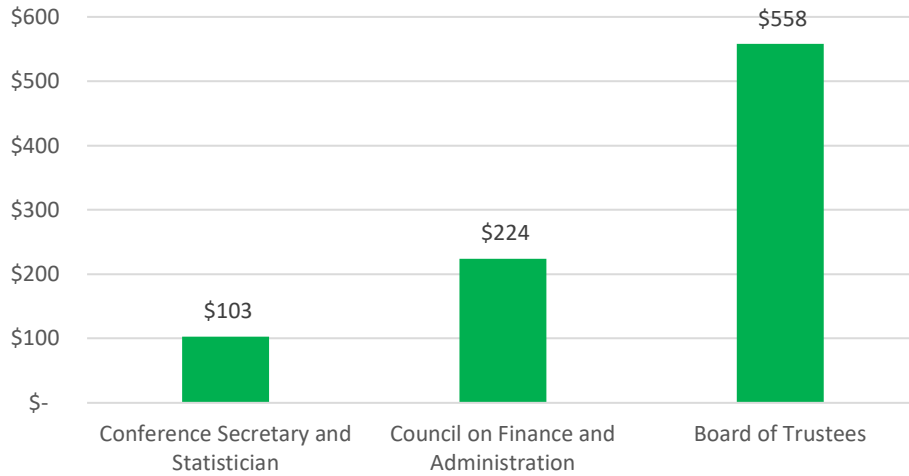

Harrisville United Methodist Church

Harrisville, Pennsylvania

Pastor: Jeffrey Canter | Email: pastor@harrisvilleumc.org | Cell: 412-216-0842

301 S Main St Harrisville PA 16038
724.735.4671 www.harrisvilleumc.org

Connectional Leadership Support Teams