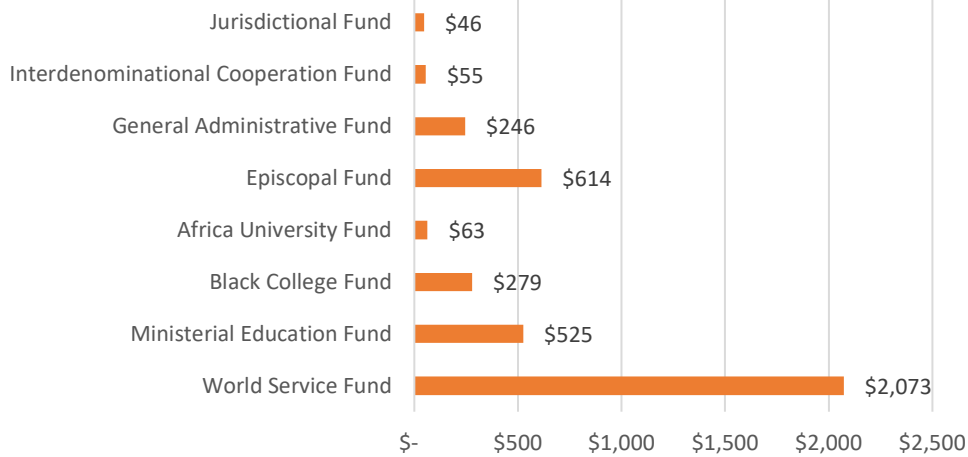

General Church & Jurisdictional Support